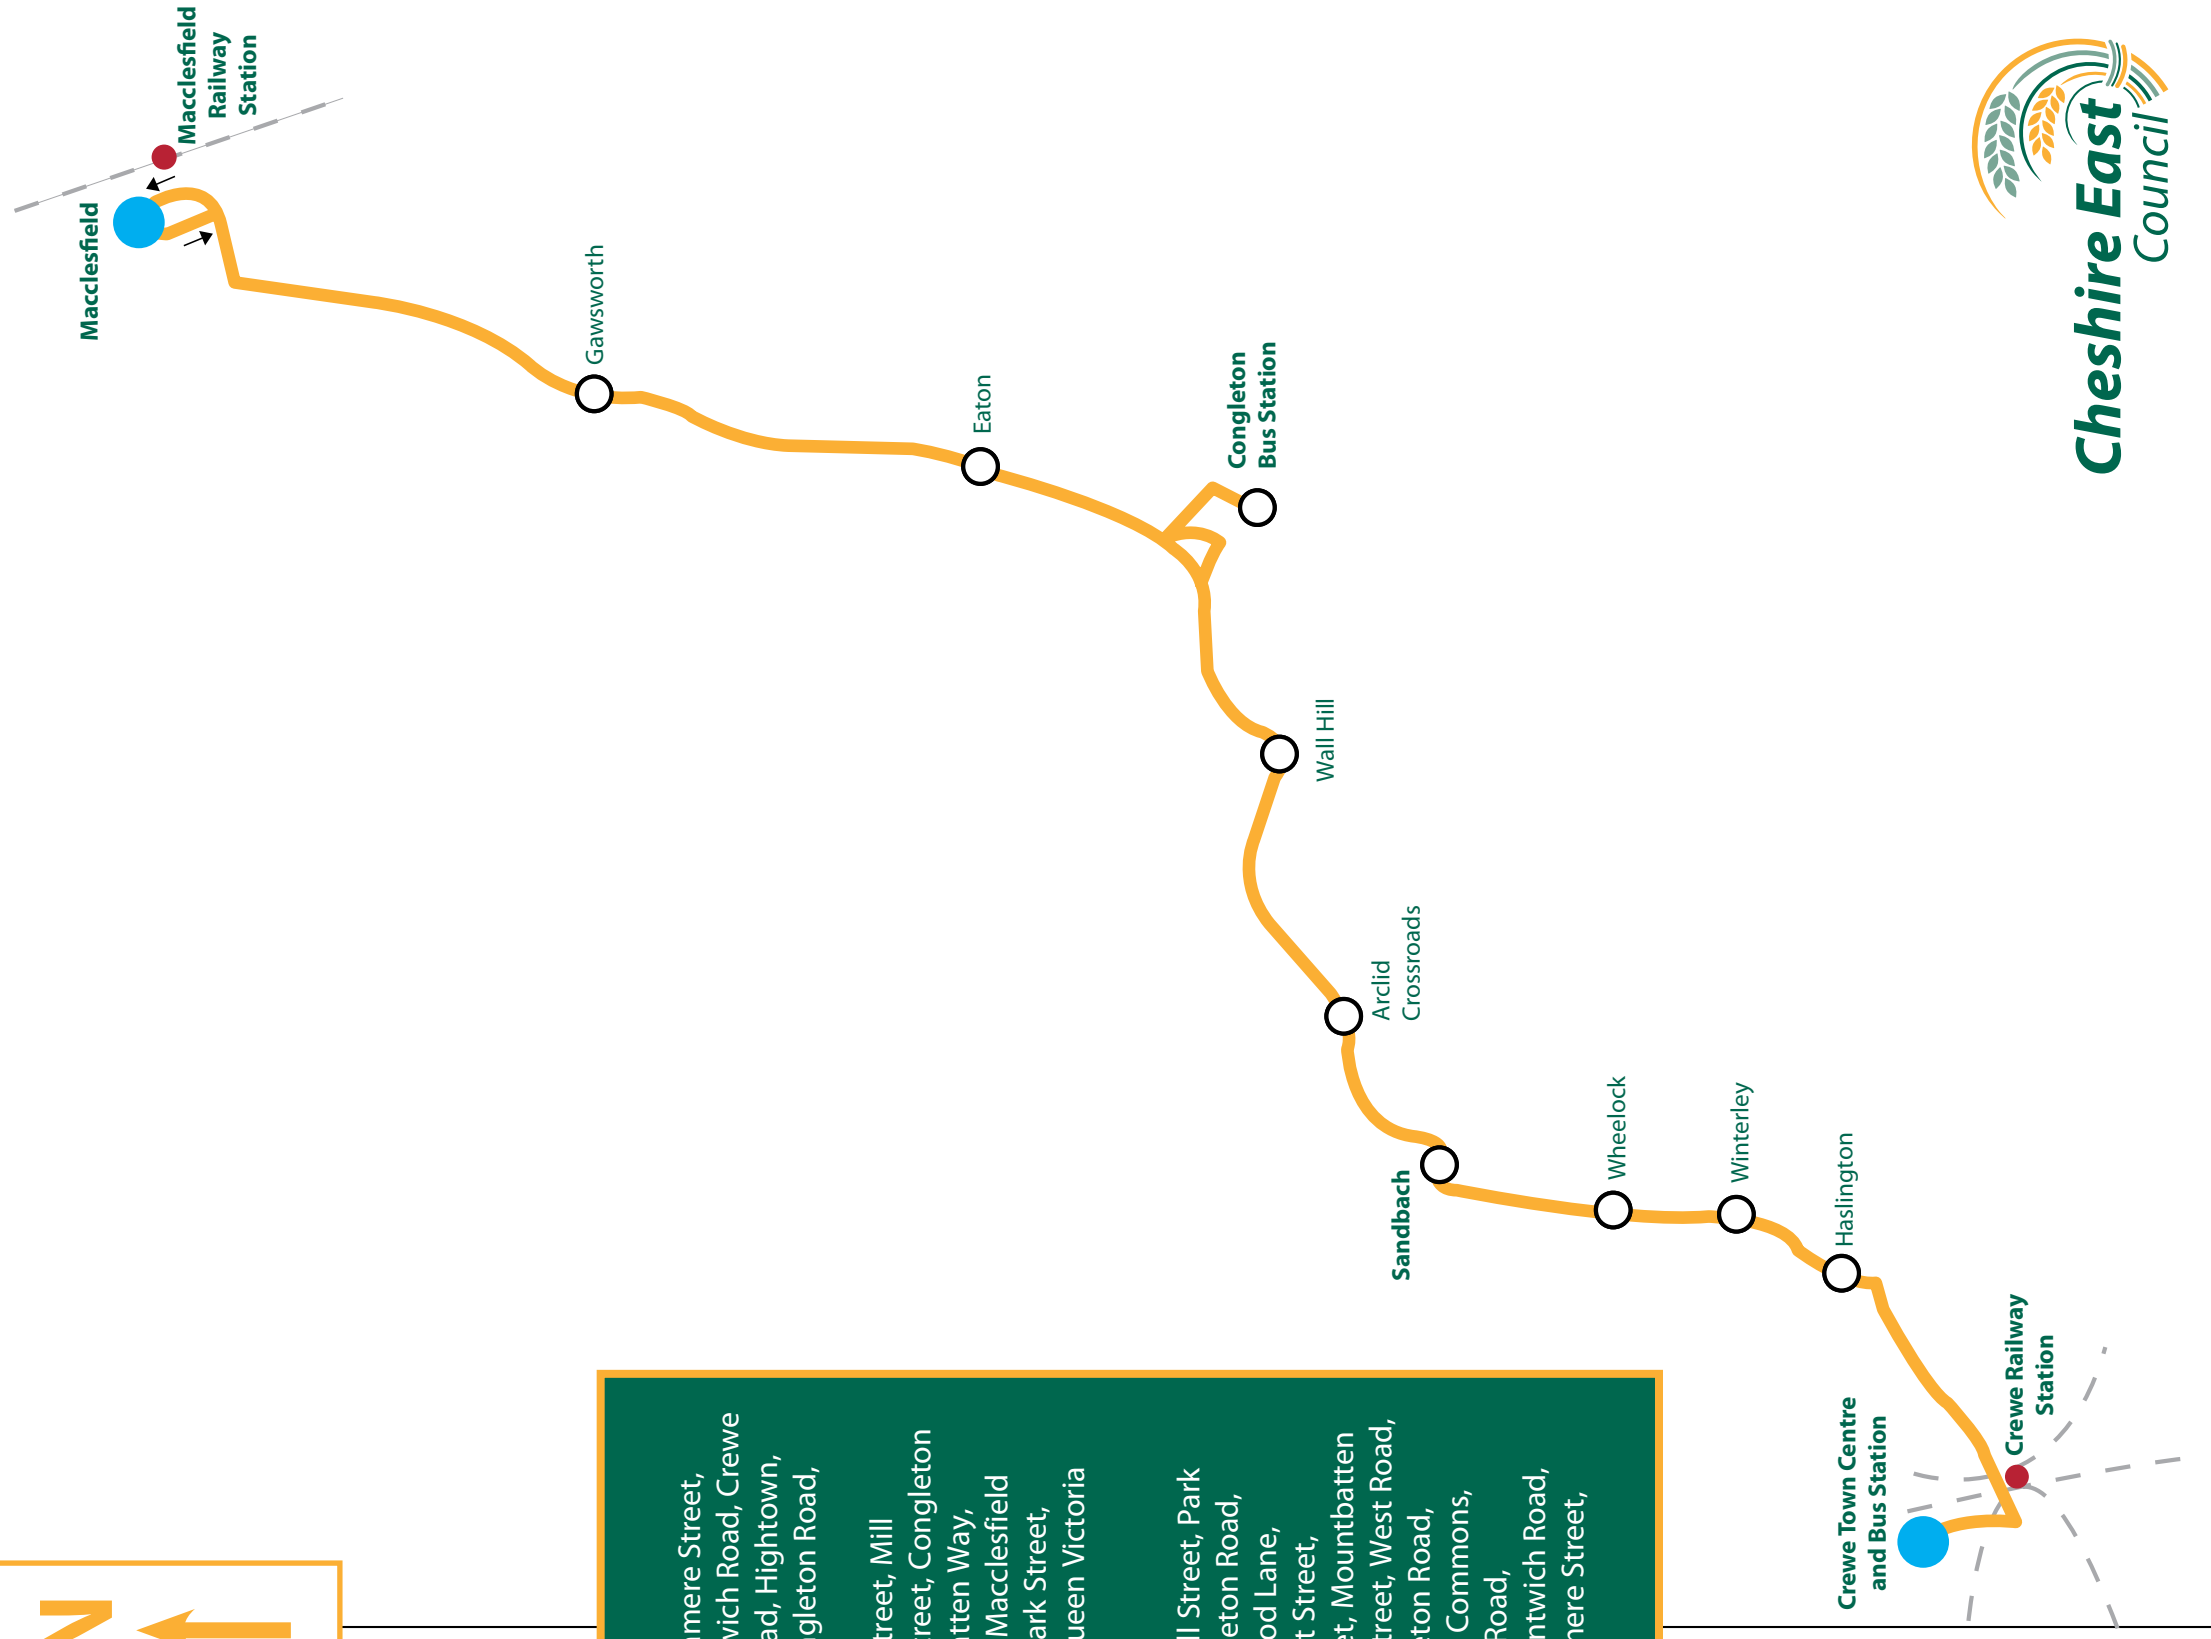

38 Crewe – Sandbach – Congleton – Macclesfield

Legend

Bus Route: —

Railway Station: ●

Rail Line: - - - - -

Route Description:

Crewe Bus Station, Tower Way, Delamere Street, Market Street, Edleston Road, Nantwich Road, Crewe Road, Crewe Green Road, Crewe Road, Hightown, Congleton Road, Old Mill Road, Congleton Road, Spark Lane, Sandbach Road, West Road, West Street, Antrobus Street, Mill Street, Mountbatten Way, Market Street, Congleton Fairground, Market Street, Mountbatten Way, Rood Hill, Rood Lane, Lower Heath, Macclesfield Road, Congleton Road, Park Lane, Park Street, Sunderland Street, Waters Green, Queen Victoria Street, Macclesfield Bus Station.

Returns Macclesfield Bus Station Mill Street, Park Green, Park Street, Park Lane, Congleton Road, Macclesfield Road, Lower Heath, Rood Lane, Rood Hill, Mountbatten Way, Market Street, Congleton Fairground, Market Street, Mountbatten Way, Mill Street, Swan Bank, West Street, West Road, Sandbach Road, Spark Lane, Congleton Road, Old Mill Road, Congleton Road, The Commons, Congleton Road, Hightown, Crewe Road, Crewe Green Road, Crewe Road, Nantwich Road, Edleston Road, Market Street, Delamere Street, Tower Way, Crewe Bus Station.

©Crown Copyright and Database Rights 2013
Ordnance Survey 100049045

38 Crewe – Sandbach – Congleton – Macclesfield Operated by D&G Bus

Sundays & Bank Holidays

Crewe Bus Station Stand 7	0835 0935	35	1635 1735
Crewe Arms Hotel (Stop B)	0842 0942 then	42	1642 1742
Crewe Road, Broughton Arms PH	0848 0948 at	48	1648 1748
Sandbach, Military Arms PH	0900 1000 these	00	1700 1800
Spark Lane, Arclid Crossroads	0905 1005 mins	05	until 1705 1805
Sandbach Road, Shopping Centre	0912 1012 past	12	1712 1812
Congleton Bus Station Stand 2	0920 1020 each	20	1720 1820
Congleton Road, Old Post Office	0930 1030 hour	30	1730 1830
Macclesfield Bus Station	0943 1043	43	1743 1843

38 Macclesfield – Congleton – Sandbach – Crewe Operated by D&G Bus

Sundays & Bank Holidays

Macclesfield Bus Station Bay 2	0950 1050	1250	1750 1850
Congleton Road, Methodist Church	1000 1100 then	1300	1800 1900
Congleton Bus Station Stand 1	1015 1115 at	1315	1815 1915
Sandbach Road, Shopping Centre	1020 1120 these	1320	1820 1920
Spark Lane, Arclid Crossroads	1027 1127 mins	1327	until 1827 1927
Sandbach Common	1035 1135 past	1335	1835 1935
Crewe Road, Broughton Arms PH	1045 1145 each	1345	1845 1945
Crewe Railway Station	1051 1151 hour	1351	1851 1951
Crewe Bus Station	1058 1158	1358	1858 1958