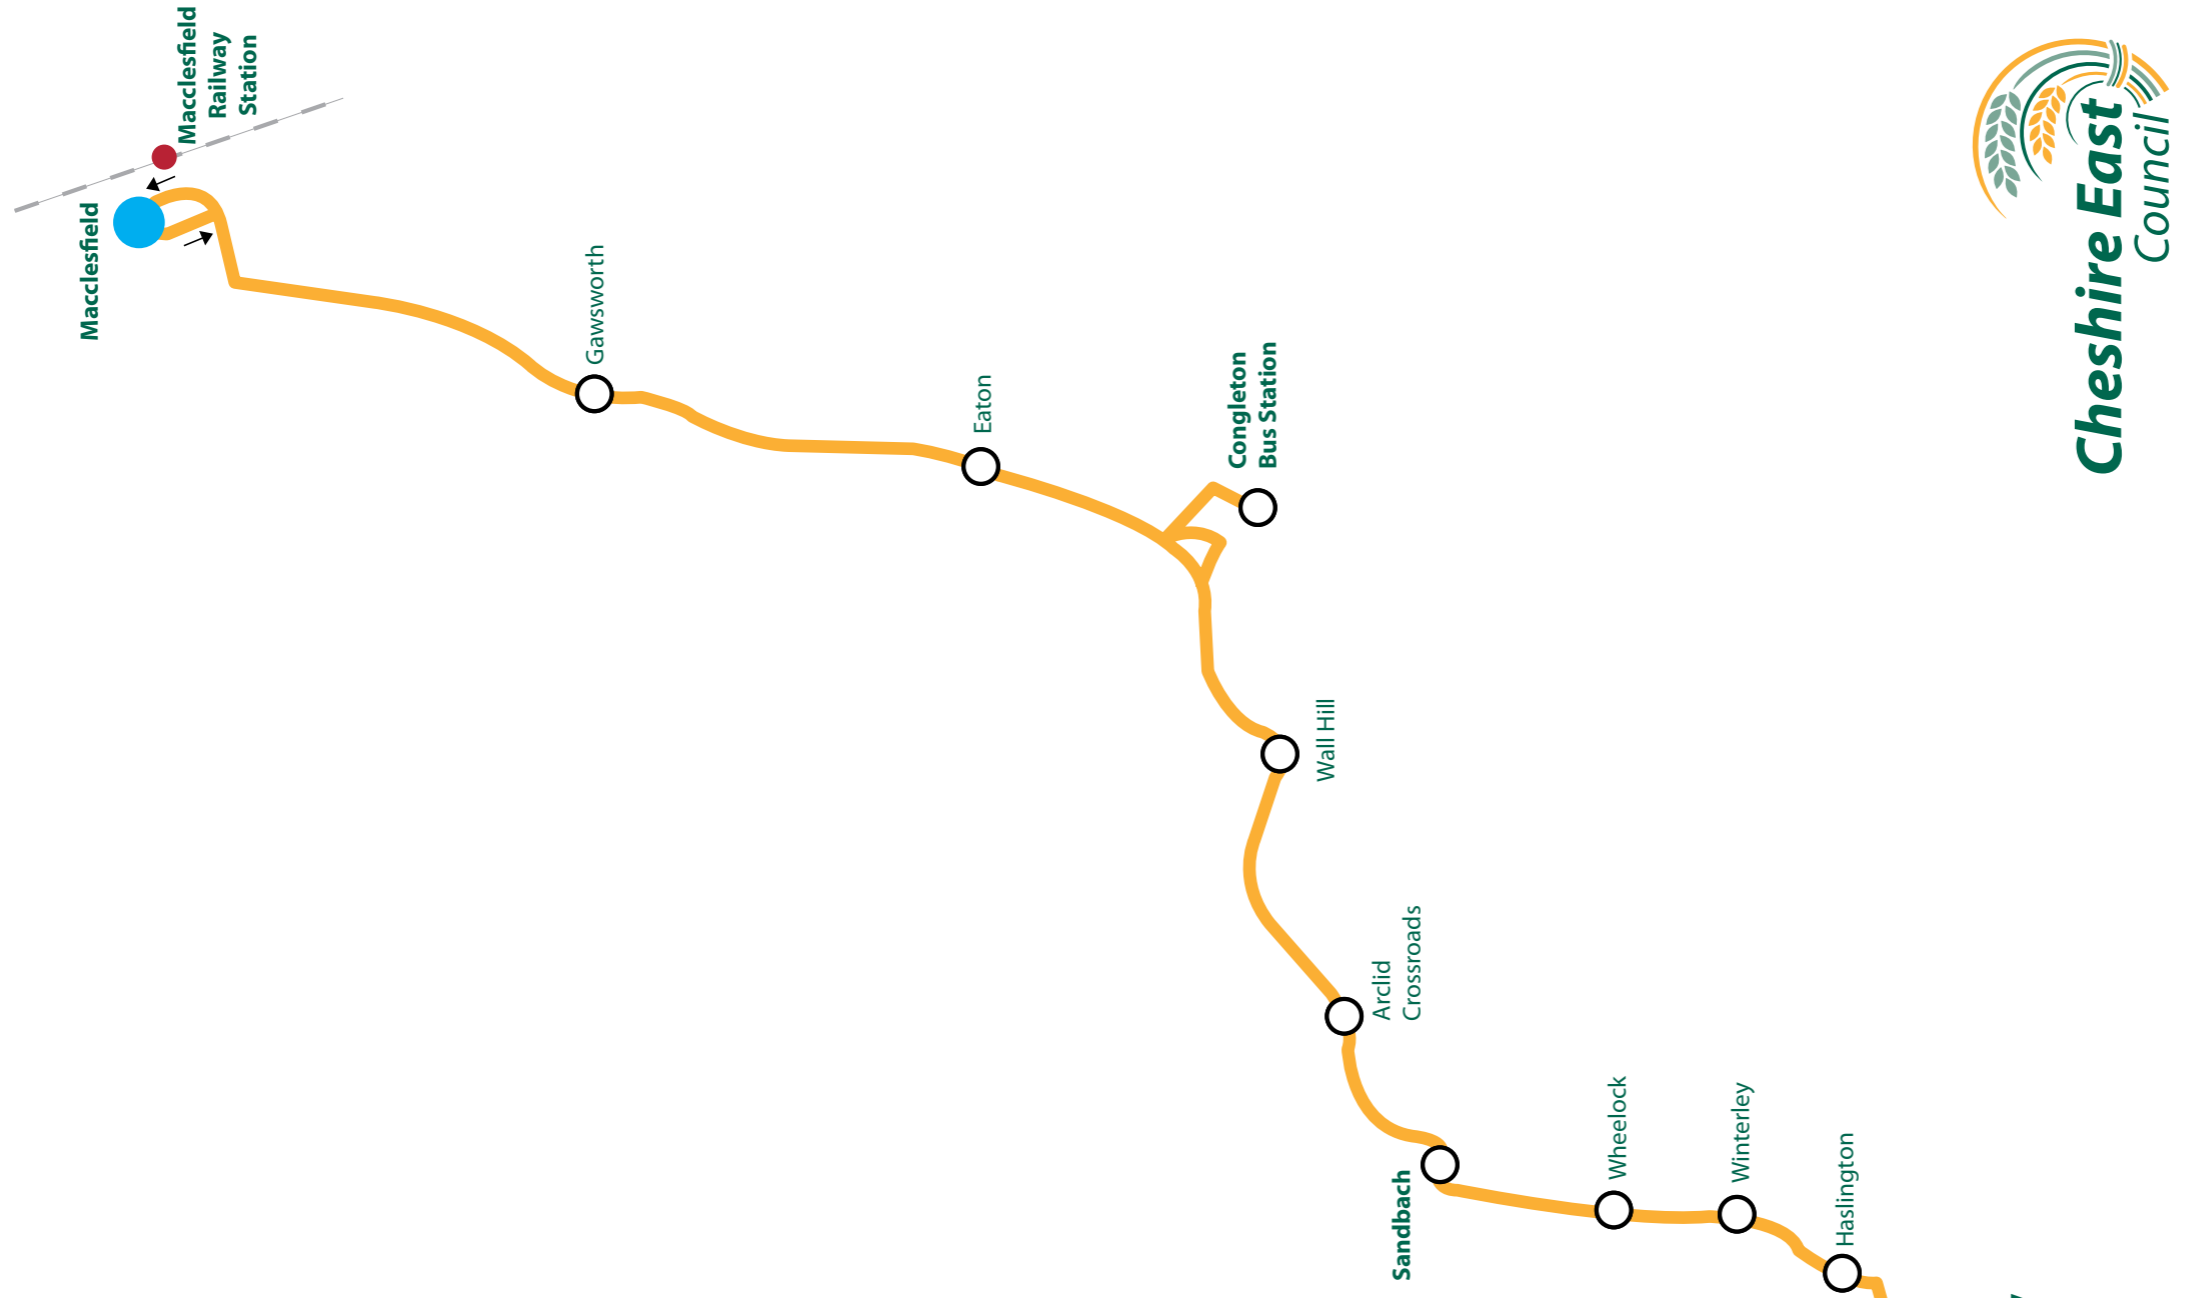

38 Crewe – Sandbach – Congleton – Macclesfield

Legend

Bus Route: —

Railway Station: ●

Rail Line: - - - - -

Route Description:

Crewe Bus Station, Tower Way, Delamere Street, Market Street, Edleston Road, Nantwich Road, Crewe Road, Crewe Green Road, Crewe Road, Hightown, Congleton Road, Old Mill Road, Congleton Road, Spark Lane, Sandbach Road, West Road, West Street, Antrobus Street, Mill Street, Mountbatten Way, Market Street, Congleton Fairground, Market Street, Mountbatten Way, Rood Hill, Rood Lane, Lower Heath, Macclesfield Road, Congleton Road, Park Lane, Park Street, Sunderland Street, Waters Green, Queen Victoria Street, Macclesfield Bus Station.

Returns Macclesfield Bus Station Mill Street, Park Green, Park Street, Park Lane, Congleton Road, Macclesfield Road, Lower Heath, Rood Lane, Rood Hill, Mountbatten Way, Market Street, Congleton Fairground, Market Street, Mountbatten Way, Mill Street, Swan Bank, West Street, West Road, Sandbach Road, Spark Lane, Congleton Road, Old Mill Road, Congleton Road, The Commons, Congleton Road, Hightown, Crewe Road, Crewe Green Road, Crewe Road, Nantwich Road, Edleston Road, Market Street, Delamere Street, Tower Way, Crewe Bus Station.

©Crown Copyright and Database Rights 2013
Ordnance Survey 100049045

38 Crewe – Sandbach – Congleton – Macclesfield Operated by D&G Bus

Sundays & Bank Holidays

Crewe Bus Station Stand 7	0835 0935	35	1635 1735
Crewe Arms Hotel (Stop B)	0842 0942 then	42	1642 1742
Crewe Road, Broughton Arms PH	0848 0948 at	48	1648 1748
Sandbach, Military Arms PH	0900 1000 these	00	1700 1800
Spark Lane, Arclid Crossroads	0905 1005 mins	05 until	1705 1805
Sandbach Road, Shopping Centre	0912 1012 past	12	1712 1812
Congleton Bus Station Stand 2	0920 1020 each	20	1720 1820
Congleton Road, Old Post Office	0930 1030 hour	30	1730 1830
Macclesfield Bus Station	0943 1043	43	1743 1843

38 Macclesfield – Congleton – Sandbach – Crewe Operated by D&G Bus

Sundays & Bank Holidays

Macclesfield Bus Station Bay 2	0950 1050	1250	1750 1850
Congleton Road, Methodist Church	1000 1100 then	1300	1800 1900
Congleton Bus Station Stand 1	1015 1115 at	1315	1815 1915
Sandbach Road, Shopping Centre	1020 1120 these	1320	1820 1920
Spark Lane, Arclid Crossroads	1027 1127 mins	1327 until	1827 1927
Sandbach Common	1035 1135 past	1335	1835 1935
Crewe Road, Broughton Arms PH	1045 1145 each	1345	1845 1945
Crewe Railway Station	1051 1151 hour	1351	1851 1951
Crewe Bus Station	1058 1158	1358	1858 1958