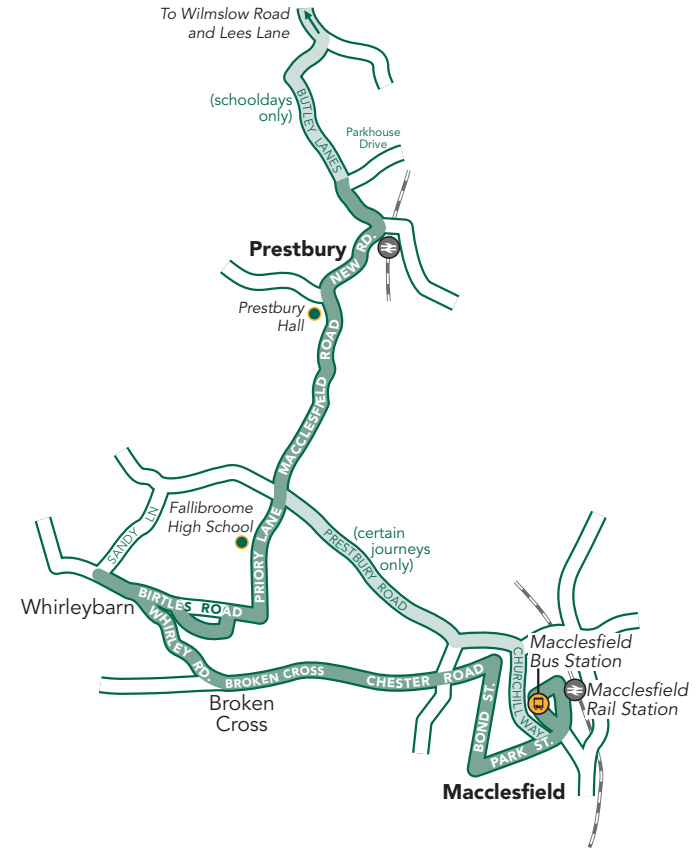

Saturdays excluding Public Holidays

Butley Lanes Turning Circle	08.00	09.30	10.30	11.30	12.30	13.30
Prestbury Hall	08.04	09.34	10.34	11.34	12.34	13.34
Fallibroome High School	08.08	09.38	10.38	11.38	12.38	13.38
St Austell Avenue	08.11	09.41	10.41	11.41	12.41	13.41
Whirley Road, Sandy Lane	08.14	09.44	10.44	11.44	12.44	13.44
Chelford Road, Post Office	08.18	09.48	10.48	11.48	12.48	13.48
Chester Road, Ivy Road	08.21	09.51	10.51	11.51	12.51	13.51
Bond Street	08.25	09.55	10.55	11.55	12.55	13.55
Macclesfield, Bus Station	08.28	09.58	10.58	11.58	12.58	13.58
Butley Lanes Turning Circle	14.30	15.30	16.30	17.30		
Prestbury Hall	14.34	15.34	16.34	17.34		
Fallibroome High School	14.38	15.38	16.38	17.38		
St Austell Avenue	14.41	15.41	16.41	17.41		
Whirley Road, Sandy Lane	14.44	15.44	16.44	17.44		
Chelford Road, Post Office	14.48	15.48	16.48	17.48		
Chester Road, Ivy Road	14.51	15.51	16.51	17.51		
Bond Street	14.55	15.55	16.55	17.55		
Macclesfield, Bus Station	14.58	15.58	16.58	17.58		

Codes: L Starts/Finishes at Lees Lane on Schooldays
P Operates as 19X via Churchill Way and Prestbury Road

Connect 19 Route Map

Traveline Txt

You can now get timetable information just a text message away!
To use this service simply type the stop code as a text message in your mobile and send it to 84268.

If the stop is a busy one you can also add the service number.
So your message will look like "CHEPWJP 19". The service costs 25p plus your standard network charges.

Northbound stop codes

Macclesfield, Bus Station	CHEPWJP
Bond Street	CHEADJD
Chester Road, Ivy Road	CHEADGJ
Broken Cross	CHEPMDG
Whirley Road, Sandy Lane	CHEGDMT
St Austell Avenue	CHEWAMJ
Fallibroome High School	CHEADAP
Prestbury Hall	CHEAWGP

Southbound stop codes

Butley Lanes Turning Circle	CHEADAD
Prestbury Hall	CHEGPJP
Fallibroome High School	CHEADAT
St Austell Avenue	CHETPAT
Whirley Road, Sandy Lane	CHEGDMP
Chelford Road, Post Office	CHEGPTG
Chester Road, Ivy Road	CHEADGM
Bond Street	CHETDGP